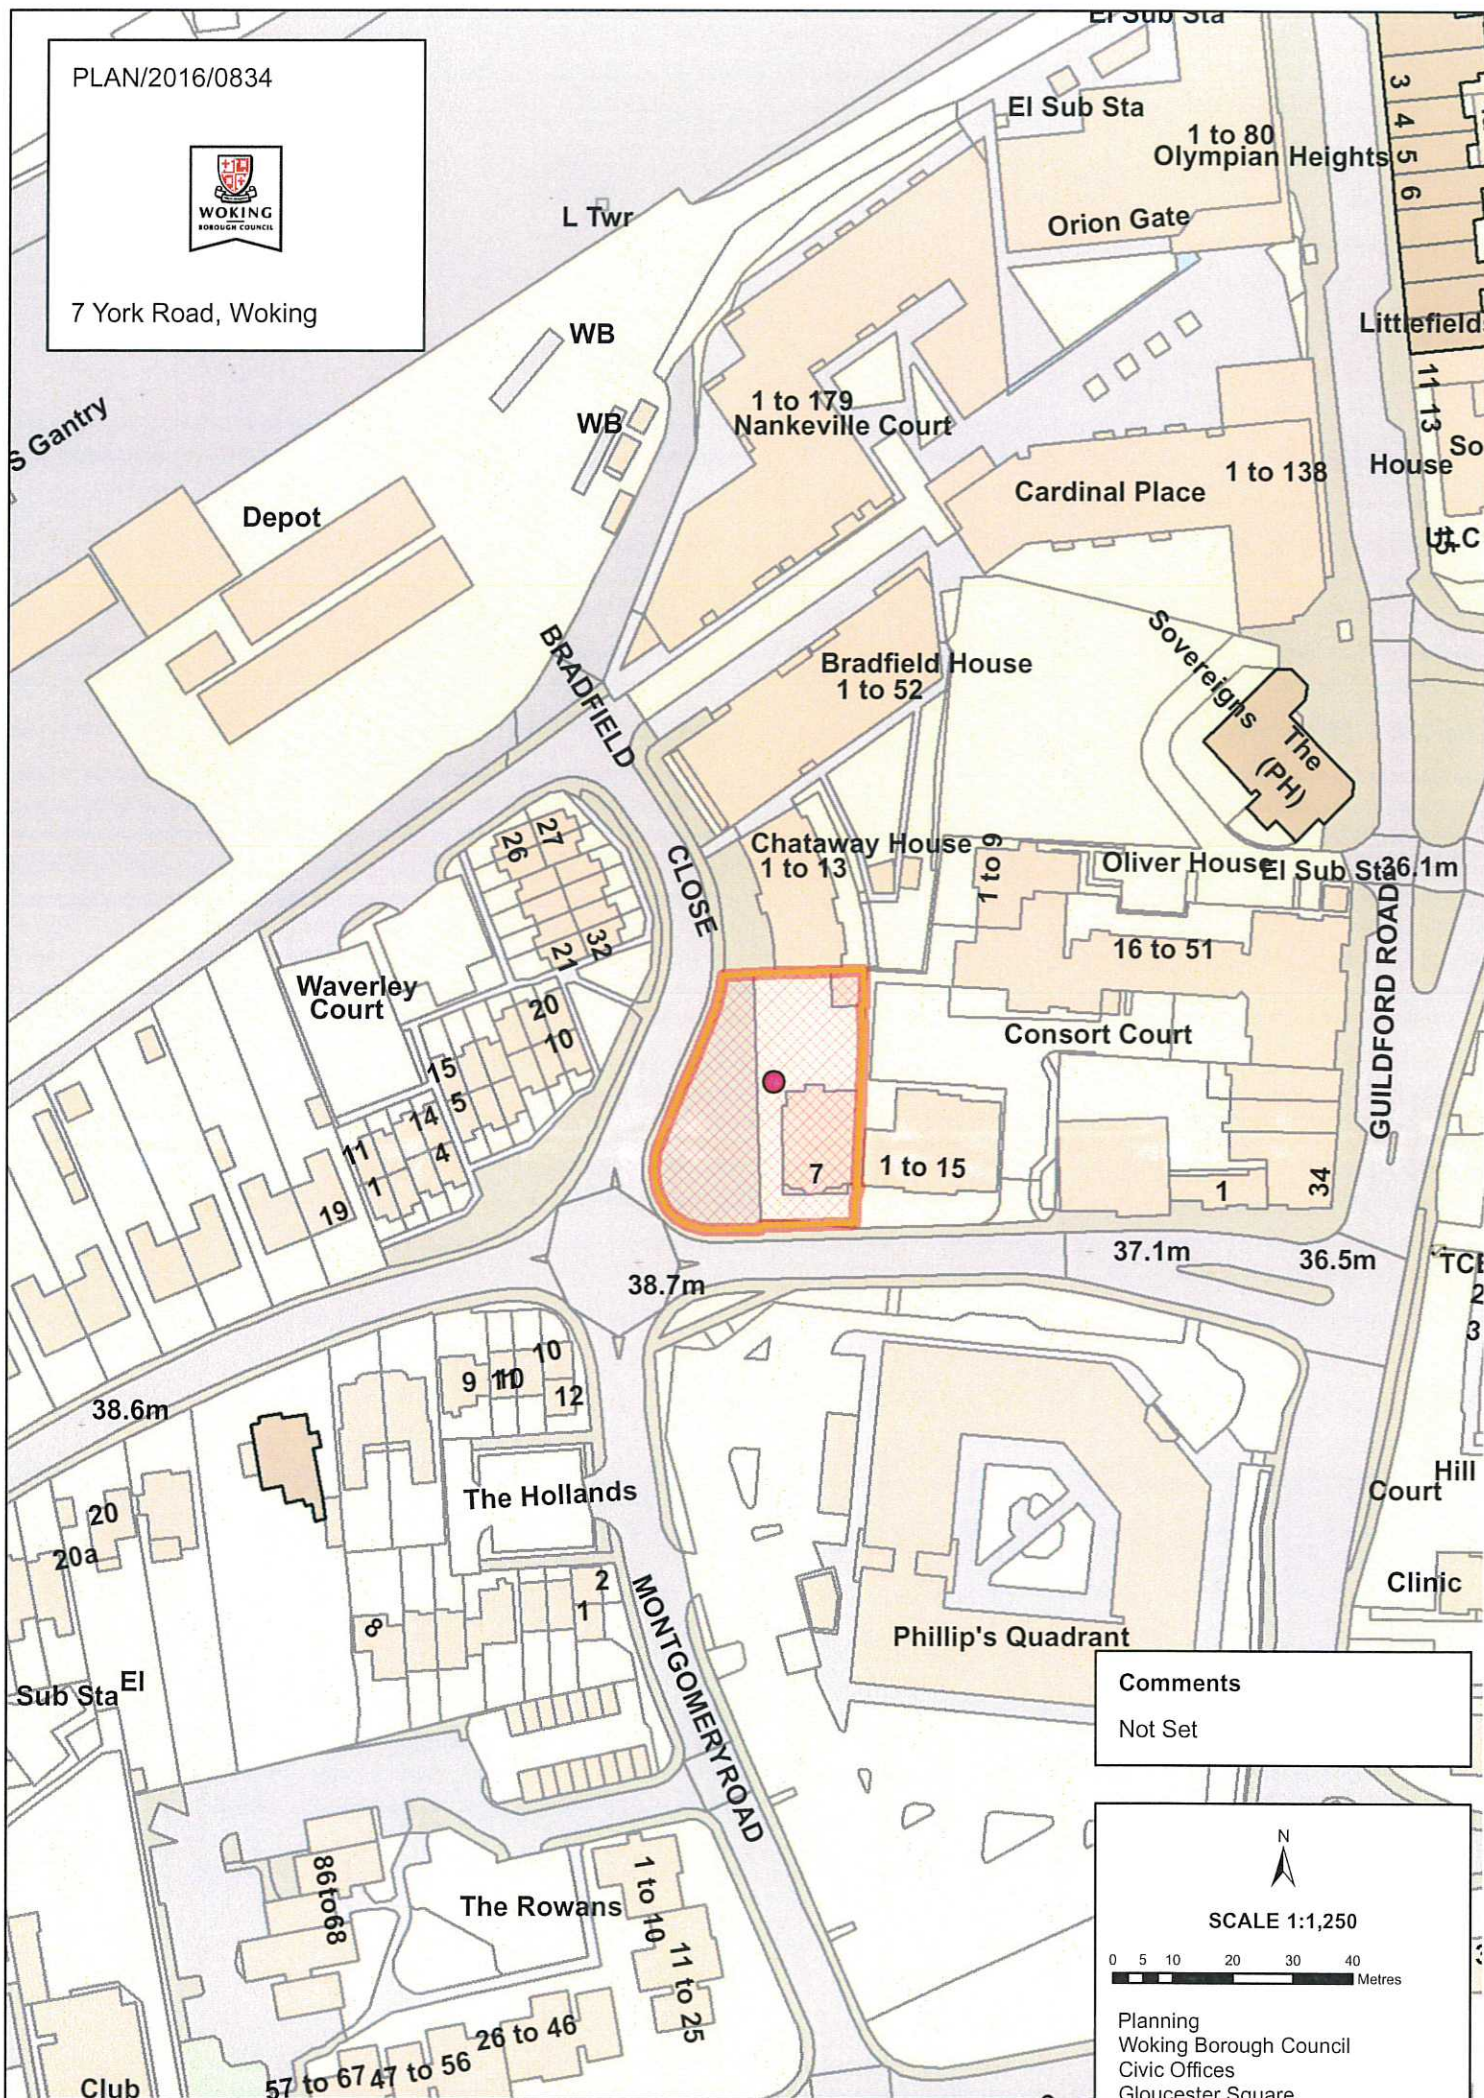

PLAN/2016/0834

7 York Road, Woking

Comments
Not Set

N

SCALE 1:1,250

0 5 10 20 30 40 Metres

Planning
Woking Borough Council
Civic Offices
Gloucester Square
Woking, Surrey GU21 6YL